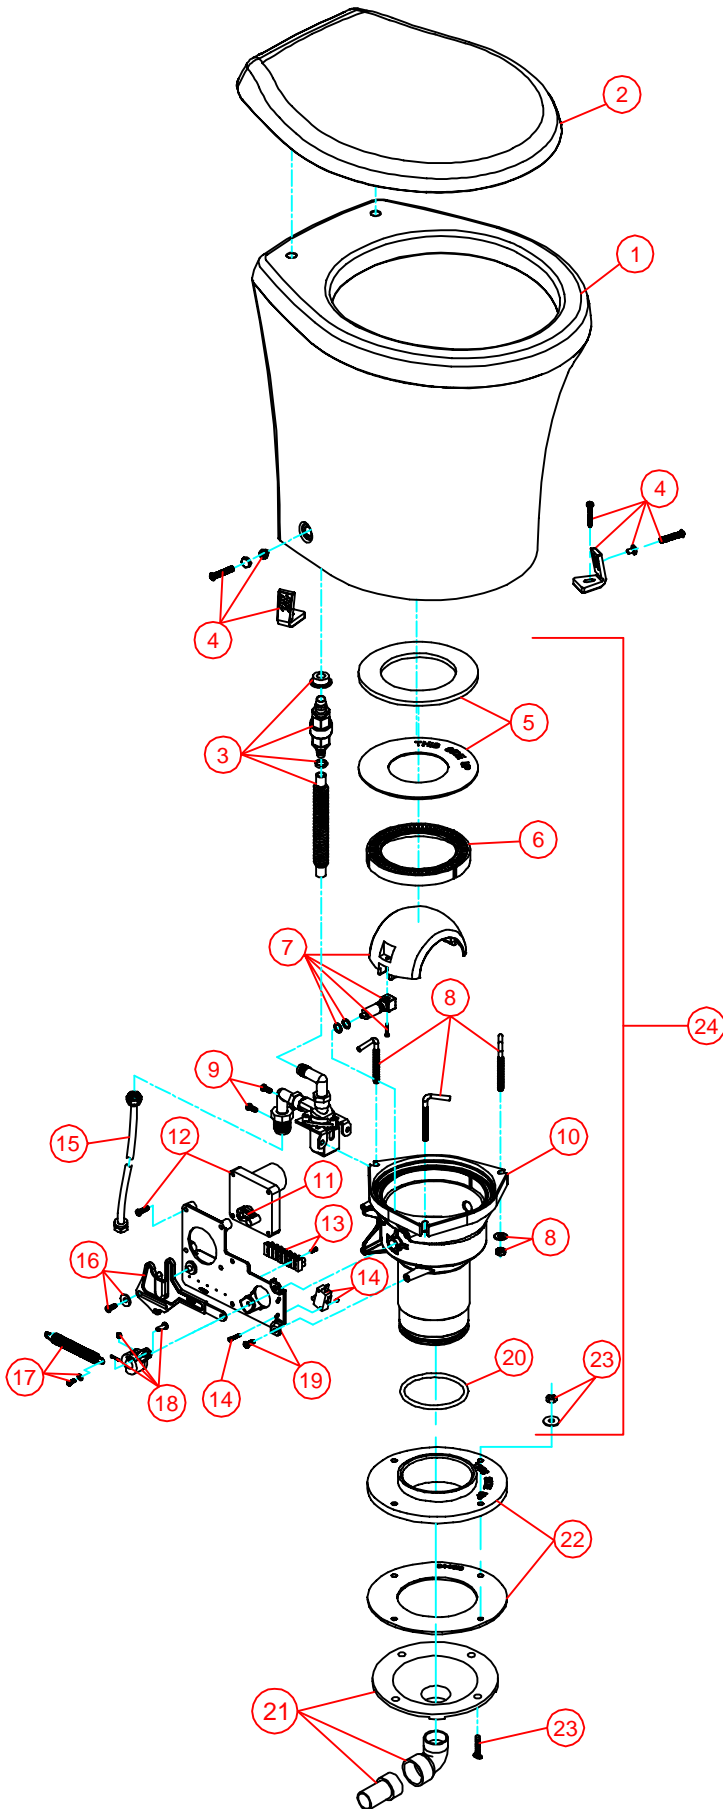

# PARTS LIST: 4809 PLUG IN BASE

ITEM	PART NUMBER	DESCRIPTION
1	385311380	CHINA BOWL, WHITE
	385311381	CHINA BOWL, BONE
2	385311382	SEAT & COVER - WHITE
	385311383	SEAT & COVER - BONE
3	385311384	CHECK VALVE KIT
4	385311057	CHINA MTG KIT
5	385311009	KIT, SEAL PLUG IN BASE
6	385311292	KIT, BASE RING INSERT
7	385310969	SHAFT/ HALF BALL KIT
8	385311011	L- BOLTS/NUTS /WASH/ PLUG IN BASE
9	385311385	WATER VALVE w/MOUNTING SCREWS (12VDC)
	385311386	WATER VALVE w/MOUNTING SCREWS (24VDC)
10	385311388	BASE KIT (INC ITEMS 8,14,16-20)
11	385311299	KIT, MTR DRIVE ARM 4300/4400
12	385311300	KIT, MOTOR REP'L 4800 (INC. ITEM 11) 12VDC
	385311390	KIT, MOTOR REP'L 4800 (INC. ITEM 11) 24VDC
13	385311391	KIT, TERM BLK/WIRING 4300/4400
14	385311003	KIT, CON'TO FLUSH SWITCH
15	385311018	KIT, PLUG-IN SUPPLY HOSE
16	385311392	KIT, LINKAGE DRIVE 4800
17	385311393	KIT, FLUSH SPRING 4800
18	385311296	KIT, ROTOR SHAFT CAM 4300/4400
19	385311394	KIT, MTG BRACKET 4800 (INC. ITEMS 14,16-19)
20	385311294	KIT, O'RING PLUG-IN BASE
21	385318864	KIT, FUNNEL 506/806/706
22	385311013	FLOOR FLANGE ADAPTER KIT (inc. item 23)
23	385310064	KIT, MOUNT
24	385311397	KIT, BASE 4800 COMPLETE 12VDC
	385311398	KIT, BASE 4800 COMPLETE 24VDC
25	313401012	FLUSH SWITCH w/CABLE VIMAR 12/WHITE
	313401024	FLUSH SWITCH w/CABLE VIMAR 24/WHITE
	313402012	FLUSH SWITCH w/CABLE VIMAR 12/GRAY
	313402024	FLUSH SWITCH w/CABLE VIMAR 24/GRAY
26	313403012	FLUSH SWITCH w/CABLE GEWIS 12/GRAY
	313403024	FLUSH SWITCH w/CABLE GEWIS 24/GRAY